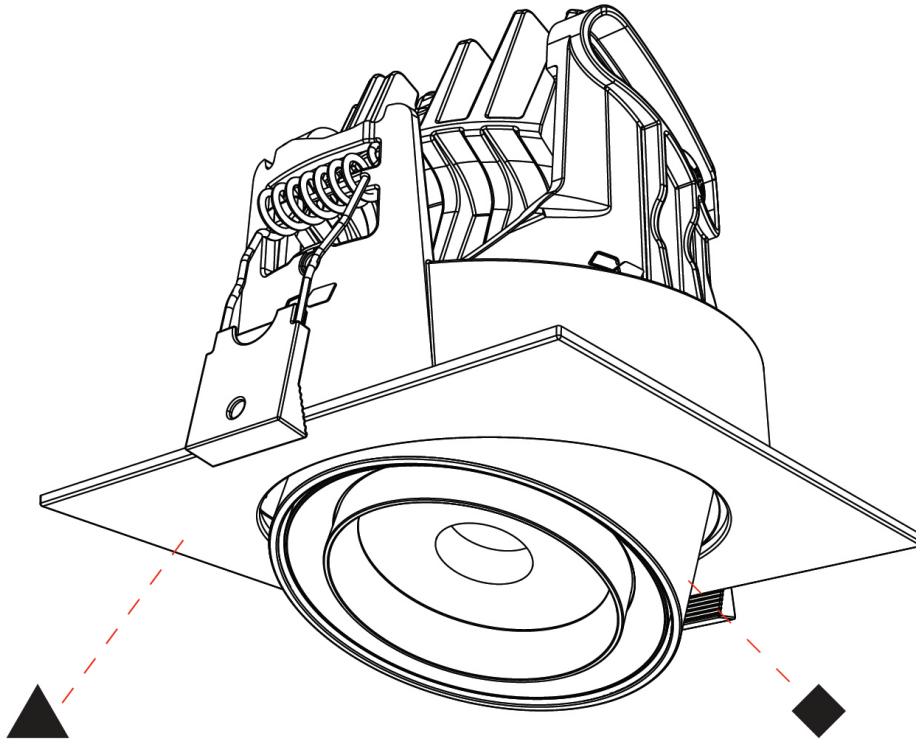

## CENTRIQ SQUARE FLEX ADJUSTABLE RECESSED

A35986-

PROJECT

TYPE

SPECIFIER

QUANTITY

DATE

PROJECT	
TYPE	
SPECIFIER	
QUANTITY	
DATE	