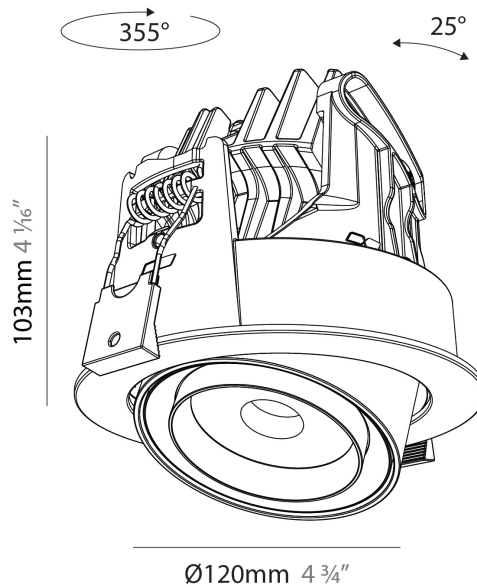

GENERAL

Series: Centriq
Subseries: Centriq Round Flex Adjustable
Brand: Prolicht
Division: Architectural
Mounting Type: Recessed
Mounting Location: Ceiling
Subcategory: Spots

PHYSICAL

Shape: Cylinder
Diameter (mm): 120
Diameter (in): 4 ¾
Height (mm): 105
Height (in): 4 ¼
Min. Recessing Depth (mm): 120
Min. Recessing Depth (in): 4 ¾
Light Distribution: Adjustable / Direct
Weight (kg): 0.666
Fixture Finish: SSR / BKV / CWI / CRY / HAB / UFT / ITA / RUA / FTG / MYG / LOD / PUS / FRO / FUP / KIA / POP / BLS / SPG / MEY / GOH / GUM / CHC / COM / ABZ / JAG / OBR / MOS / ROR
Fixture Material: Aluminum
Cut-out Measurements: Dia. 112mm / 4 7/16"

ELECTRICAL

Lamp Type: LED (Zhaga Standard)
Input Wattage (W): 20.5
Total Output Wattage (W): 18.1
Dimming: Tri-Mode (Non-Dimming and Phase Dimming (120Vac only) and 0-10V Dimming)
Driver Included: Yes
Driver Location: Recessed Housing
Driver Type: Constant Current - Universal
Driver Class: Class 2
Housing: ENCP 3
Input Voltage (V): 120 - 277
Constant Current (MA): 500

LED

Color Temperature (°K): 2700 / 3000 / 3500 / 4000
Max. Delivered Lumen (lm): 1201 / 1294 / 1346 / 1373
Nominal Lumen (lm): 1668 / 1797 / 1869 / 1907
CRI: >90 CRI
Lamp Life (hrs): 50000

OPTICAL

Beam Angle: 18 - 46
Adjustability: Rotational 350° / Tilt 25°

RATINGS AND CERTIFICATIONS

Certified By: CSA Certified to UL and CSA Standards
IP rating: IP20