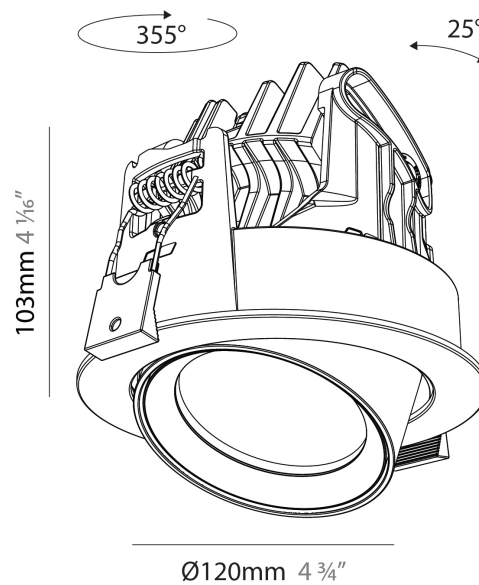

GENERAL

Series: Centriq
Subseries: Centriq Round Adjustable
Brand: Prolicht
Division: Architectural
Mounting Type: Recessed
Mounting Location: Ceiling
Subcategory: Spots

PHYSICAL

Shape: Cylinder
Diameter (mm): 120
Diameter (in): 4 ¾
Height (mm): 105
Height (in): 4 ⅛
Min. Recessing Depth (mm): 120
Min. Recessing Depth (in): 4 ¾
Light Distribution: Adjustable / Direct
Weight (kg): 0.651
Diffuser: Lens Pack - No Lens / Opal / Linear Spread Lens / Honeycomb / Spread Lens
Fixture Finish: SSR / BKV / CWI / CRY / HAB / UFT / ITA / RUA / FTG / MYG / LOD / PUS / FRO / FUP / KIA / POP / BLS / SPG / MEY / GOH / GUM / CHC / COM / ABZ / JAG / OBR / MOS / ROR
Fixture Material: Aluminum
Cut-out Measurements: Dia. 112mm / 4 7/16"

ELECTRICAL

Lamp Type: LED (Zhaga Standard)
Input Wattage (W): 34
Total Output Wattage (W): 30.9
Dimming: Tri-Mode (Non-Dimming and Phase Dimming (120Vac only) and 0-10V Dimming)
Driver Included: Yes
Driver Location: Recessed Housing
Driver Type: Constant Current - Universal
Driver Class: Class 2
Input Voltage (V): 120 - 277
Constant Current (MA): 900

LED

Color Temperature (*K): 2700 / 3000 / 3500 / 4000
Max. Delivered Lumen (lm): 3148 / 3355 / 3406 / 3524
Nominal Lumen (lm): 3921 / 4177 / 4242 / 4389
CRI: >90 CRI
Lamp Life (hrs): 50000

OPTICAL

Reflector°: 24 / 36 / 54
Adjustability: Rotational 350° / Tilt 25°

RATINGS AND CERTIFICATIONS

Certified By: Certified for North American Standards
IP rating: IP20