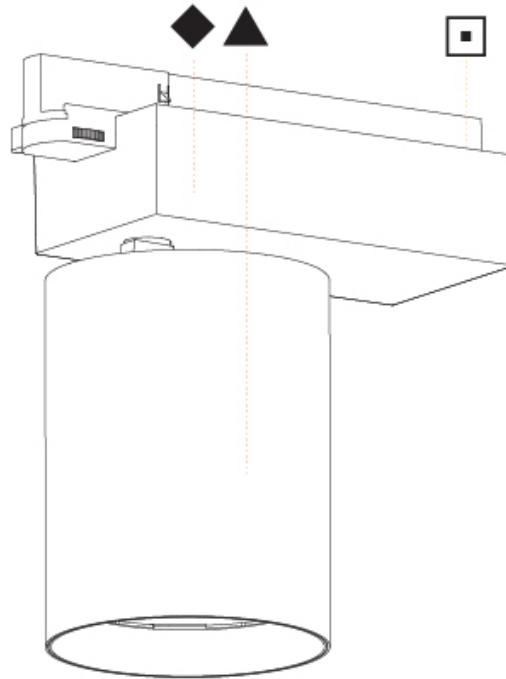

CENTRIQ 125 TRACK

A3T027-

PROJECT _____

TYPE _____

SPECIFIER _____

QUANTITY _____

DATE _____

A