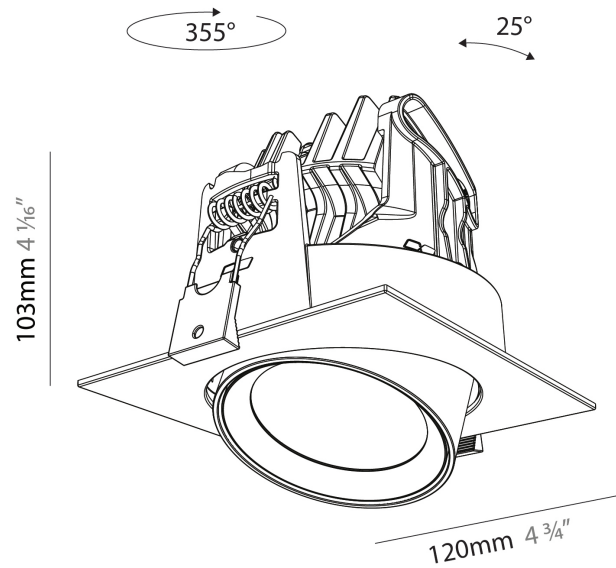

PHYSICAL

Shape: Cylinder
Diameter (mm): 120
Diameter (in): 4 ¾
Length (mm): 120
Length (in): 4 ¾
Height (mm): 105
Height (in): 4 ⅙
Min. Recessing Depth (mm): 120
Min. Recessing Depth (in): 4 ¾
Light Distribution: Adjustable / Direct
Weight (kg): 0.665
Diffuser: Lens Pack - No Lens / Opal / Linear Spread Lens / Honeycomb / Spread Lens
Fixture Finish: SSR / BKV / CWI / CRY / HAB / UFT / ITA / RUA / FTG / MYG / LOD / PUS / FRO / FUP / KIA / POP / BLS / SPG / MEY / GOH / GUM / CHC / COM / ABZ / JAG / OBR / MOS / ROR
Fixture Material: Aluminum
Cut-out Measurements: Dia. 112mm / 4 7/16"

ELECTRICAL

Lamp Type: LED (Zhaga Standard)
Input Wattage (W): 27.3
Total Output Wattage (W): 24.5
Dimming: Tri-Mode (Non-Dimming and Phase Dimming (120Vac only) and 0-10V Dimming)
Driver Included: Yes
Driver Location: Recessed Housing
Driver Type: Constant Current - Universal
Driver Class: Class 2
Input Voltage (V): 120 - 277
Constant Current (MA): 700

LED

Color Temperature (°K): 2700 / 3000 / 3500 / 4000
Max. Delivered Lumen (lm): 2434 / 2534 / 2643 / 2768
Nominal Lumen (lm): 2788 / 2903 / 3027 / 3170
CRI: >90 CRI
Lamp Life (hrs): 50000

OPTICAL

Reflector: 20 / 32 / 54
Adjustability: Rotational 350° / Tilt 25°

RATINGS AND CERTIFICATIONS

Certified By: CSA Certified to UL and CSA Standards
IP rating: IP20