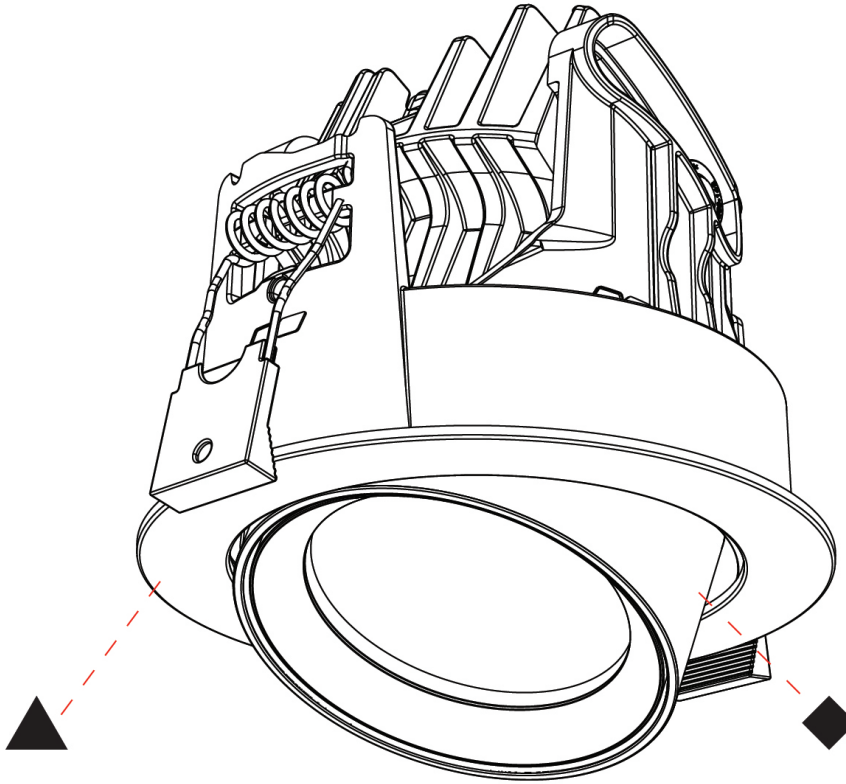

CENTRIQ ROUND ADJUSTABLE RECESSED

A35975-

PROJECT

TYPE

SPECIFIER

QUANTITY

DATE