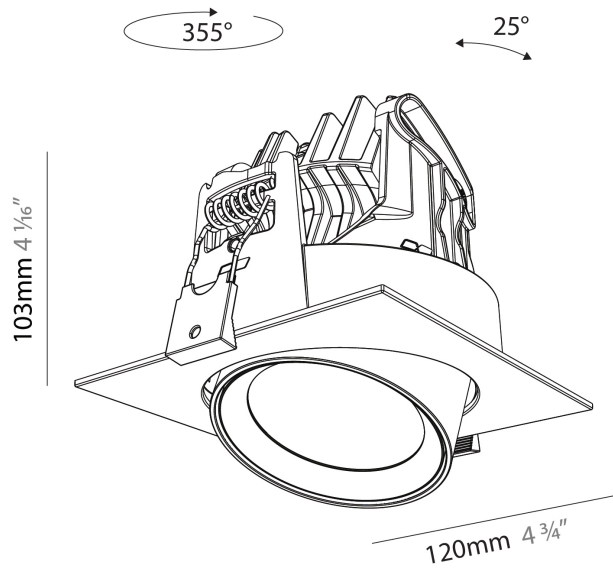

PHYSICAL

Shape: Cylinder
Diameter (mm): 120
Diameter (in): 4 3/4
Length (mm): 120
Length (in): 4 3/4
Height (mm): 105
Height (in): 4 1/8
Min. Recessing Depth (mm): 120
Min. Recessing Depth (in): 4 3/4
Light Distribution: Adjustable / Direct
Weight (kg): 0.665
Diffuser: Lens Pack - No Lens / Opal / Linear Spread Lens / Honeycomb / Spread Lens
Fixture Finish: SSR / BKV / CWI / CRY / HAB / UFT / ITA / RUA / FTG / MYG / LOD / PUS / FRO / FUP / KIA / POP / BLS / SPG / MEY / GOH / GUM / CHC / COM / ABZ / JAG / OBR / MOS / ROR
Fixture Material: Aluminum
Cut-out Measurements: Dia. 112mm / 4 7/16"

ELECTRICAL

Lamp Type: LED (Zhaga Standard)
Input Wattage (W): 20.5
Total Output Wattage (W): 18.1
Dimming: Tri-Mode (Non-Dimming and Phase Dimming (120Vac only) and 0-10V Dimming)
Driver Included: Yes
Driver Location: Recessed Housing
Driver Type: Constant Current - Universal
Driver Class: Class 2
Input Voltage (V): 120 - 277
Constant Current (MA): 500

LED

Color Temperature (°K): 2700 / 3000 / 3500 / 4000
Max. Delivered Lumen (lm): 1432 / 1542 / 1432 / 1636
Nominal Lumen (lm): 1668 / 1797 / 1668 / 1907
CRI: >90 CRI
Lamp Life (hrs): 50000

OPTICAL

Reflector: 10
Adjustability: Rotational 350° / Tilt 25°

RATINGS AND CERTIFICATIONS

Certified By: CSA Certified to UL and CSA Standards
IP rating: IP20