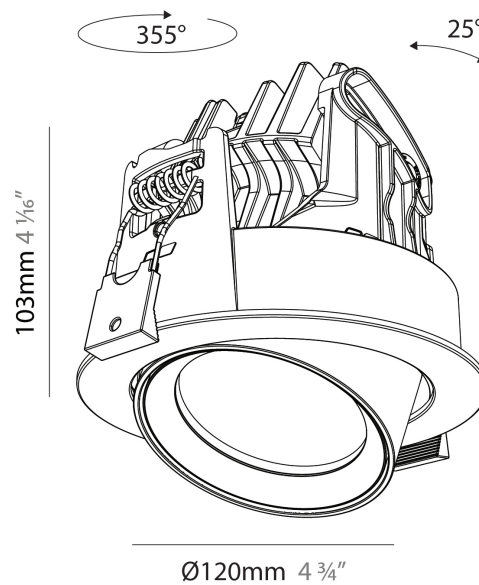

GENERAL

Series: Centriq
Subseries: Centriq Round Adjustable
Brand: Prolicht
Division: Architectural
Mounting Type: Recessed
Mounting Location: Ceiling
Subcategory: Spots

PHYSICAL

Shape: Cylinder
Diameter (mm): 120
Diameter (in): 4 3/4
Height (mm): 105
Height (in): 4 1/8
Min. Recessing Depth (mm): 120
Min. Recessing Depth (in): 4 3/4
Light Distribution: Adjustable / Direct
Weight (kg): 0.649
Diffuser: Lens Pack - No Lens / Opal / Linear Spread Lens / Honeycomb / Spread Lens
Fixture Finish: SSR / BKV / CWI / CRY / HAB / UFT / ITA / RUA / FTG / MYG / LOD / PUS / FRO / FUP / KIA / POP / BLS / SPG / MEY / GOH / GUM / CHC / COM / ABZ / JAG / OBR / MOS / ROR
Fixture Material: Aluminum
Cut-out Measurements: Dia. 112mm / 4 7/16"

ELECTRICAL

Lamp Type: LED (Zhaga Standard)
Input Wattage (W): 27.3
Total Output Wattage (W): 24.5
Dimming: Tri-Mode (Non-Dimming and Phase Dimming (120Vac only) and 0-10V Dimming)
Driver Included: Yes
Driver Location: Recessed Housing
Driver Type: Constant Current - Universal
Driver Class: Class 2
Input Voltage (V): 120 - 277
Constant Current (MA): 700

LED

Color Temperature (*K): 2700 / 3000 / 3500 / 4000
Max. Delivered Lumen (lm): 2348 / 2444 / 2549 / 2669
Nominal Lumen (lm): 2788 / 2903 / 3027 / 3170
CRI: >90 CRI
Lamp Life (hrs): 50000

OPTICAL

Reflector°: 20 / 32 / 54
Adjustability: Rotational 350°; Tilt 90°

RATINGS AND CERTIFICATIONS

Certified By: Certified for North American Standards
IP rating: IP20